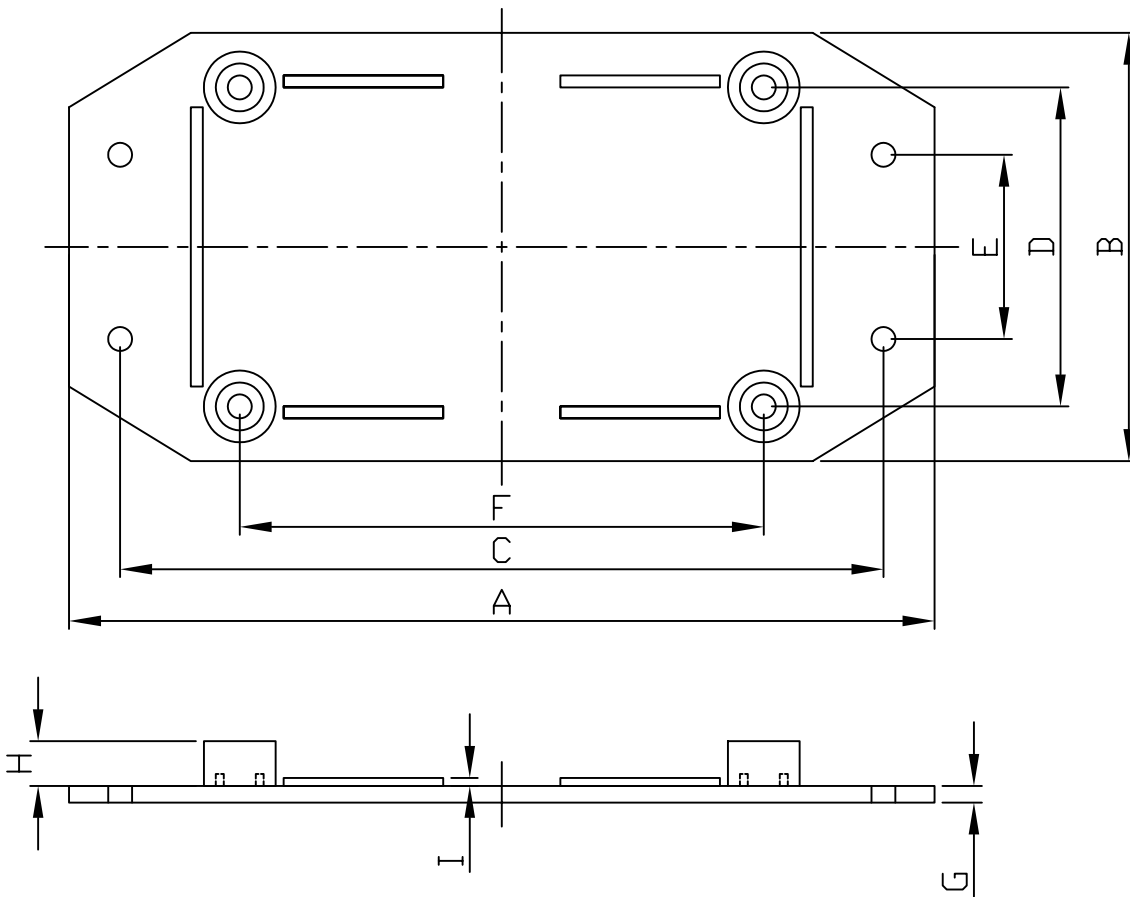

G1020BF SERIES

*PLASTIC BOX WITH PLASTIC FLANGED LID FOR WALL MOUNTING.

DIMENSION IN (mm)

STOCK NO.	A	B	C	D	E	F	G	H	I
G1020BF	108.5	53.7	95.7	40.0	23.1	65.7	2.1	3.5	1.0
G1022BF	156.0	67.1	143.1	49.5	30.4	113.2	2.6	3.5	1.0
G1024BF	185.7	95.5	171.0	78.8	55.0	140.6	2.6	3.5	1.0
G1025BF	225.0	113.0	211.0	95.0	60.1	179.5	2.8	3.5	1.0

REGARDING THE DIMENSION OF BASE ,
PLEASE REFER TO DRAWINGS OF G1020
SERIES.

<http://www.gainta.com>