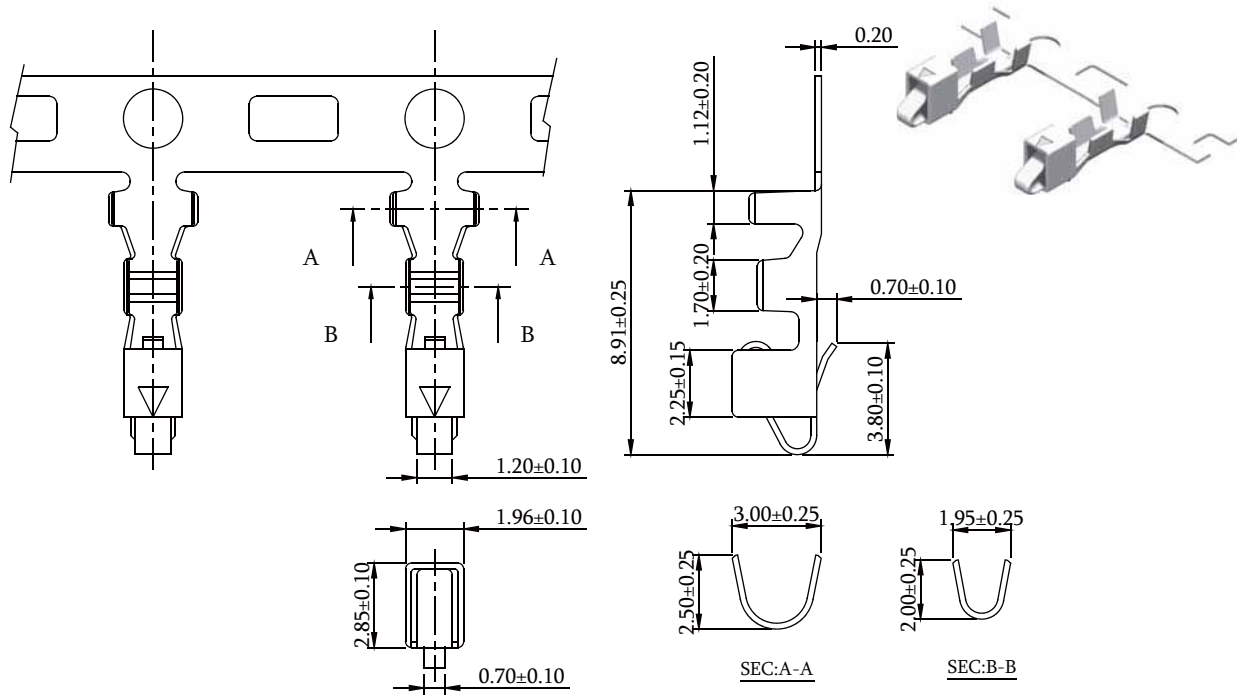

2.5mm Terminal / Housing

Part No.:SHF-001T-0.8BS

Wire Range	Insulation O. D.	Material	Finish
AWG#22-#28	1.80mm(max)	Brass	Tin Plated

2.5mm Terminal / Housing

Part No.:SYM-001T-P0.62