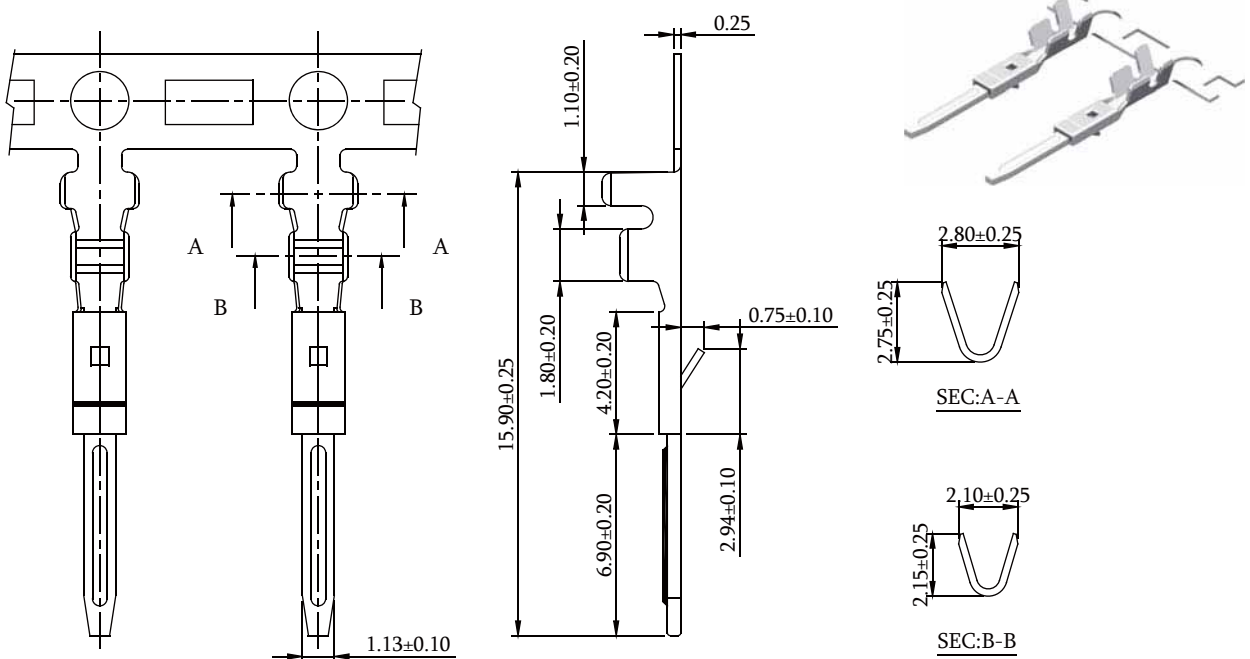

2.5mm Terminal / Housing

Part No.:SHF-001T-0.8BS

Wire Range	Insulation O. D.	Material	Finish
AWG#22-#28	1.80mm(max)	Brass	Tin Plated

2.5mm Terminal / Housing

Part No.:SYM-001T-P0.62