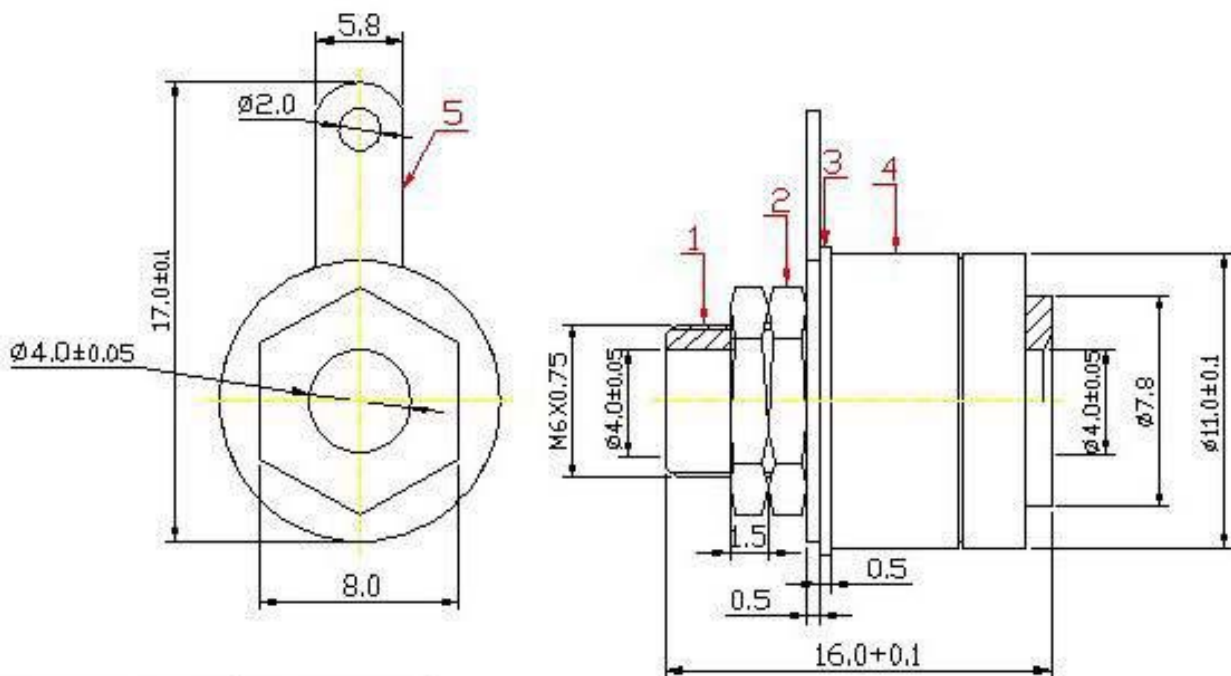

BP-313 (JR-2640)

Штыревые аудио разъемы

5	EARHING PATCH	Fe								
4	PLASTIC COVER	ABS								
3	WASHER	Cu								
2	NUT	Cu								
1	BODY	Cu								
ITEM	DESIGNATION	MATERIAL	TOLERANCE		SIGNATURES		DATE	JR-2640		
			0 - 10	±0.06	DRAFT: YangYongRui	05.06.13				
			10 - 30	±0.05	CHECKED: HuGongXue					
			30 - 100	±0.04						
			100 - 3000	±0.03						
REV.	ECO	PART NO.	DATE	BY	APPROVAL:			TITLE	Banana Jack (Red/Black)	
A0		JR-2640			SHEET	SCALE	UNIT	REV.		
B					OF		mm	ø	CUSTOMER	