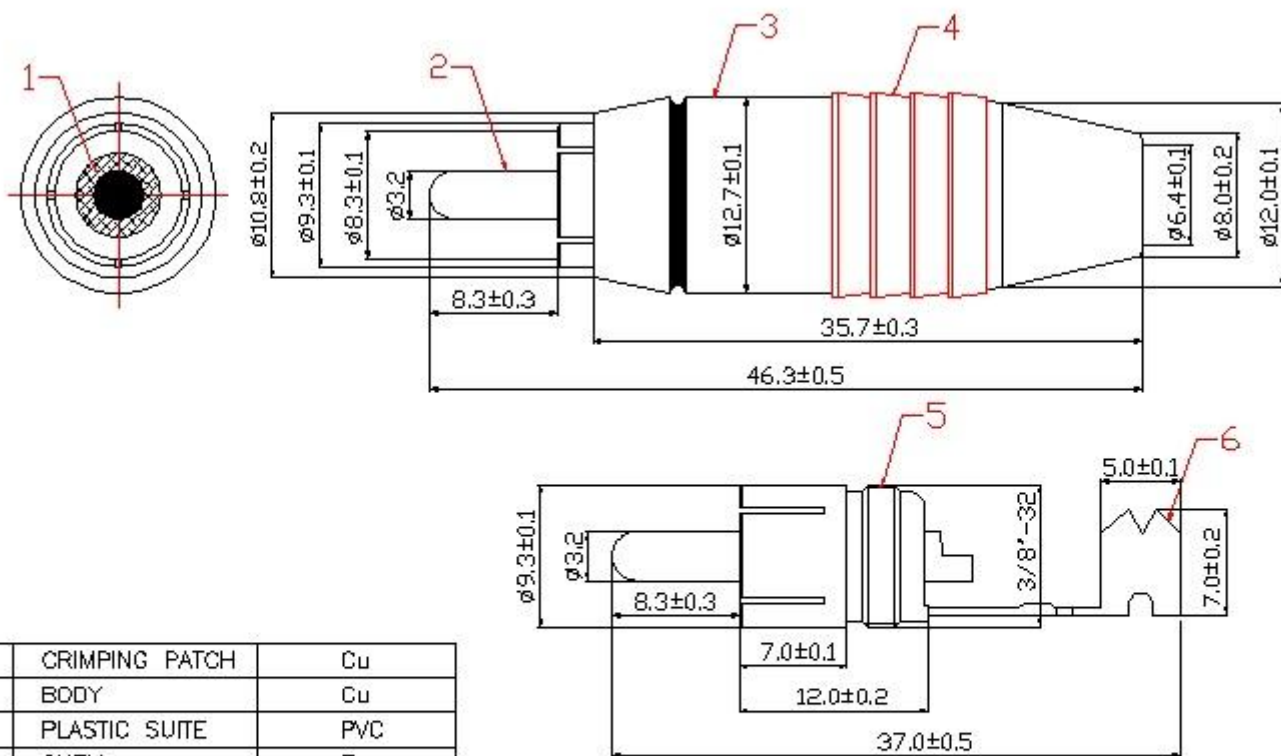

JR 0556

Вилка RCA (тюльпан).

Характеристики

Для кабеля 6 мм
Кольцо: Красное, Белое
Черный корпус

6	CRIMPING PATCH	Cu
5	BODY	Cu
4	PLASTIC SUITE	PVC
3	SHELL	Zn
2	PIN	Cu
1	DIELECTRIC	POM

REV	PART NO. & SAMPLE NO.	DATE	BY	TOLERANCE	SIGNATURES	DATE	TITLE	CUSTOMER
ITEM	DESIGNATION	MATERIAL		0 - 10 ±0.05 10 - 100 ±0.05 100 - 1000 ±0.1 1000 - 10000 ±0.15 10000 - 100000 ±0.2 100000 - 1000000 ±0.3 1000000 - 10000000 ±0.5 10000000 - 100000000 ±1.0 100000000 - 1000000000 ±1.5 1000000000 - 10000000000 ±2.0 10000000000 - 100000000000 ±3.0 100000000000 - 1000000000000 ±5.0 1000000000000 - 10000000000000 ±10.0 10000000000000 - 100000000000000 ±20.0 100000000000000 - 1000000000000000 ±50.0 1000000000000000 - 10000000000000000 ±100.0 10000000000000000 - 100000000000000000 ±200.0 100000000000000000 - 1000000000000000000 ±500.0 1000000000000000000 - 10000000000000000000 ±1000.0	DRAFT: YangYangRui CHECKED: HuGongXue	06.08.04	RCA Phone Plug, Black Plated For 6mm Cable Ring: Red, White	
A	JR-0556			SHEET	SCALE	UNIT	REV	
B				OF	1:1	mm	φ	