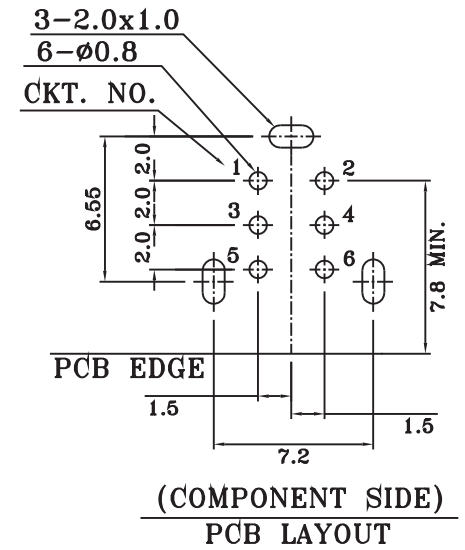

IEEE 1394 SERIES DIP RIGHT ANGLE

Radiotech-Trade
<http://www.rct.ru>

NO.	NAME	MATERIAL	FINISH	REMARK	Q'TY
1	HOUSING	P.B.T.	BLACK		1
2	PIN TERMINAL	BRASS; t:0.2	GOLD/TIN PLATED	Gold:30~35 μ m Ni:1.5~2.5 μ Sn-Pb:3~5 μ	6
3	SHELL	BRASS; t:0.4	TIN PLATED		1
4	BOTTOM COVER	P.B.T.	BLACK		1