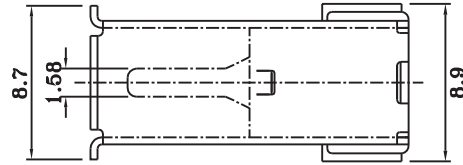

IEEE 1394 SERIES DIP RIGHT ANGLE

Radiotech-Trade
<http://www.rct.ru>

NO.	NAME	MATERIAL	FINISH	REMARK	Q'TY
1	HOUSING	P.B.T.	BLACK		1
2	PIN TERMINAL	BRASS; t:0.2	GOLD/TIN PLATED	Gold:30~35 μ m Ni:1.5~2.5 μ Sn-Pb:3~5 μ	6
3	SHELL	BRASS; t:0.4	TIN PLATED		1
4	BOTTOM COVER	P.B.T.	BLACK		1