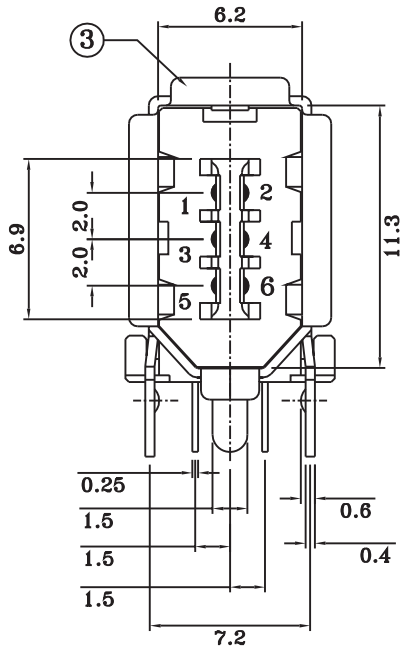

IEEE 1394 SERIES DIP RIGHT ANGLE

Radiotech-Trade
<http://www.rct.ru>

NO.	NAME	MATERIAL	FINISH	REMARK	Q'TY
1	HOUSING	P.B.T.	BLACK		1
2	PIN TERMINAL	BRASS; t:0.2	GOLD/TIN PLATED	Gold:30~35 μ m Ni:1.5~2.5 μ Sn-Pb:3~5 μ	6
3	SHELL	BRASS; t:0.4	TIN PLATED		1
4	BOTTOM COVER	P.B.T.	BLACK		1