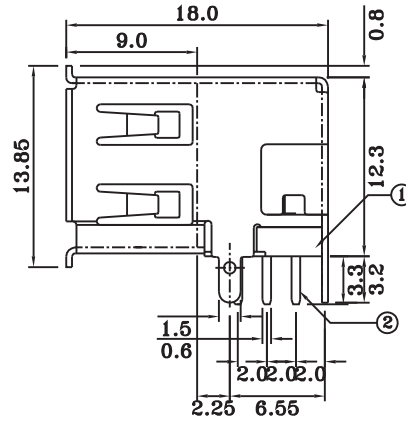

IEEE 1394 SERIES DIP RIGHT ANGLE

Radiotech-Trade
<http://www.rct.ru>

NO.	NAME	MATERIAL	FINISH	REMARK	Q'TY
1	HOUSING	P.B.T.	BLACK		1
2	PIN TERMINAL	BRASS; t:0.2	GOLD/TIN PLATED	Gold:30~35 μ m Ni:1.5~2.5 μ Sn-Pb:3~5 μ	6
3	SHELL	BRASS; t:0.4	TIN PLATED		1
4	BOTTOM COVER	P.B.T.	BLACK		1