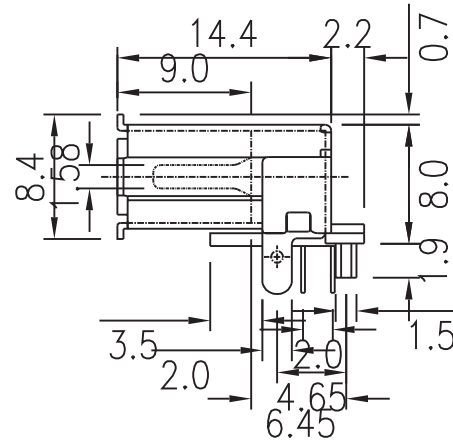

# IEEE 1394 SERIES FLAT RIGHT ANGLE

Radiotech-Trade  
<http://www.rct.ru>

NO.	NAME	MATERIAL	FINISH	REMARK	Q'TY
1	HOUSING	P.B.T. G.F.	BLACK		1
2	PIN TERMINAL	BRASS; t:0.2	GOLD/TIN PLATED	GOLD:30~35 $\mu$ " NI:1.5~2.5 $\mu$ " SN-PB:3-5 $\mu$ "	6
3	SHELL	BRASS; t:0.4	TIN PLATED		1