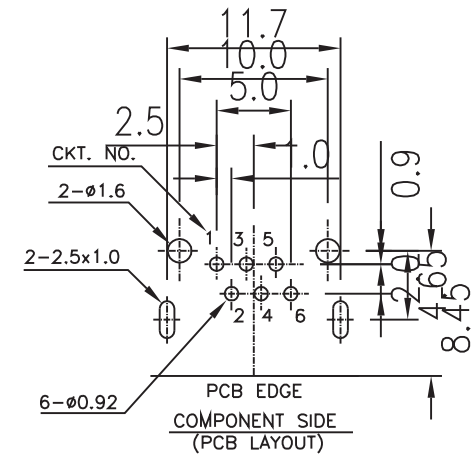

# IEEE 1394 SERIES FLAT RIGHT ANGLE

Radiotech-Trade  
<http://www.rct.ru>

NO.	NAME	MATERIAL	FINISH	REMARK	Q'TY
1	HOUSING	P.B.T. G.F.	BLACK		1
2	PIN TERMINAL	BRASS; t:0.2	GOLD/TIN PLATED	GOLD:30~35 $\mu$ " NI:1.5~2.5 $\mu$ " SN-PB:3-5 $\mu$ "	6
3	SHELL	BRASS; t:0.4	TIN PLATED		1