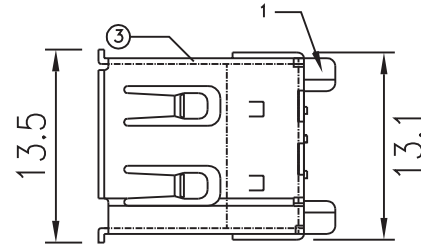

# IEEE 1394 SERIES FLAT RIGHT ANGLE

Radiotech-Trade  
<http://www.rct.ru>

NO.	NAME	MATERIAL	FINISH	REMARK	Q'TY
1	HOUSING	P.B.T. G.F.	BLACK		1
2	PIN TERMINAL	BRASS; t:0.2	GOLD/TIN PLATED	GOLD:30~35 $\mu$ " NI:1.5~2.5 $\mu$ " SN-PB:3-5 $\mu$ "	6
3	SHELL	BRASS; t:0.4	TIN PLATED		1