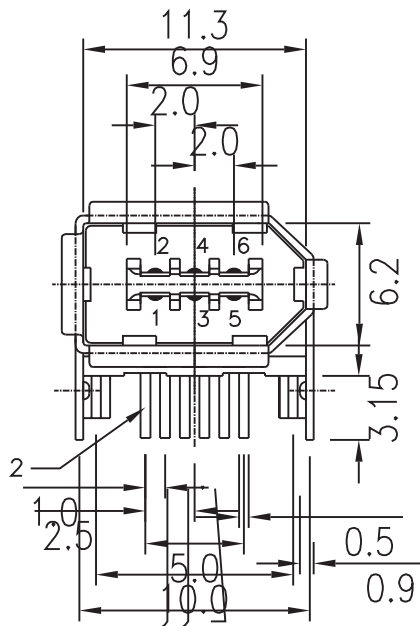

# IEEE 1394 SERIES FLAT RIGHT ANGLE

Radiotech-Trade  
<http://www.rct.ru>

NO.	NAME	MATERIAL	FINISH	REMARK	Q'TY
1	HOUSING	P.B.T. G.F.	BLACK		1
2	PIN TERMINAL	BRASS; t:0.2	GOLD/TIN PLATED	GOLD:30~35 $\mu$ " NI:1.5~2.5 $\mu$ " SN-PB:3-5 $\mu$ "	6
3	SHELL	BRASS; t:0.4	TIN PLATED		1